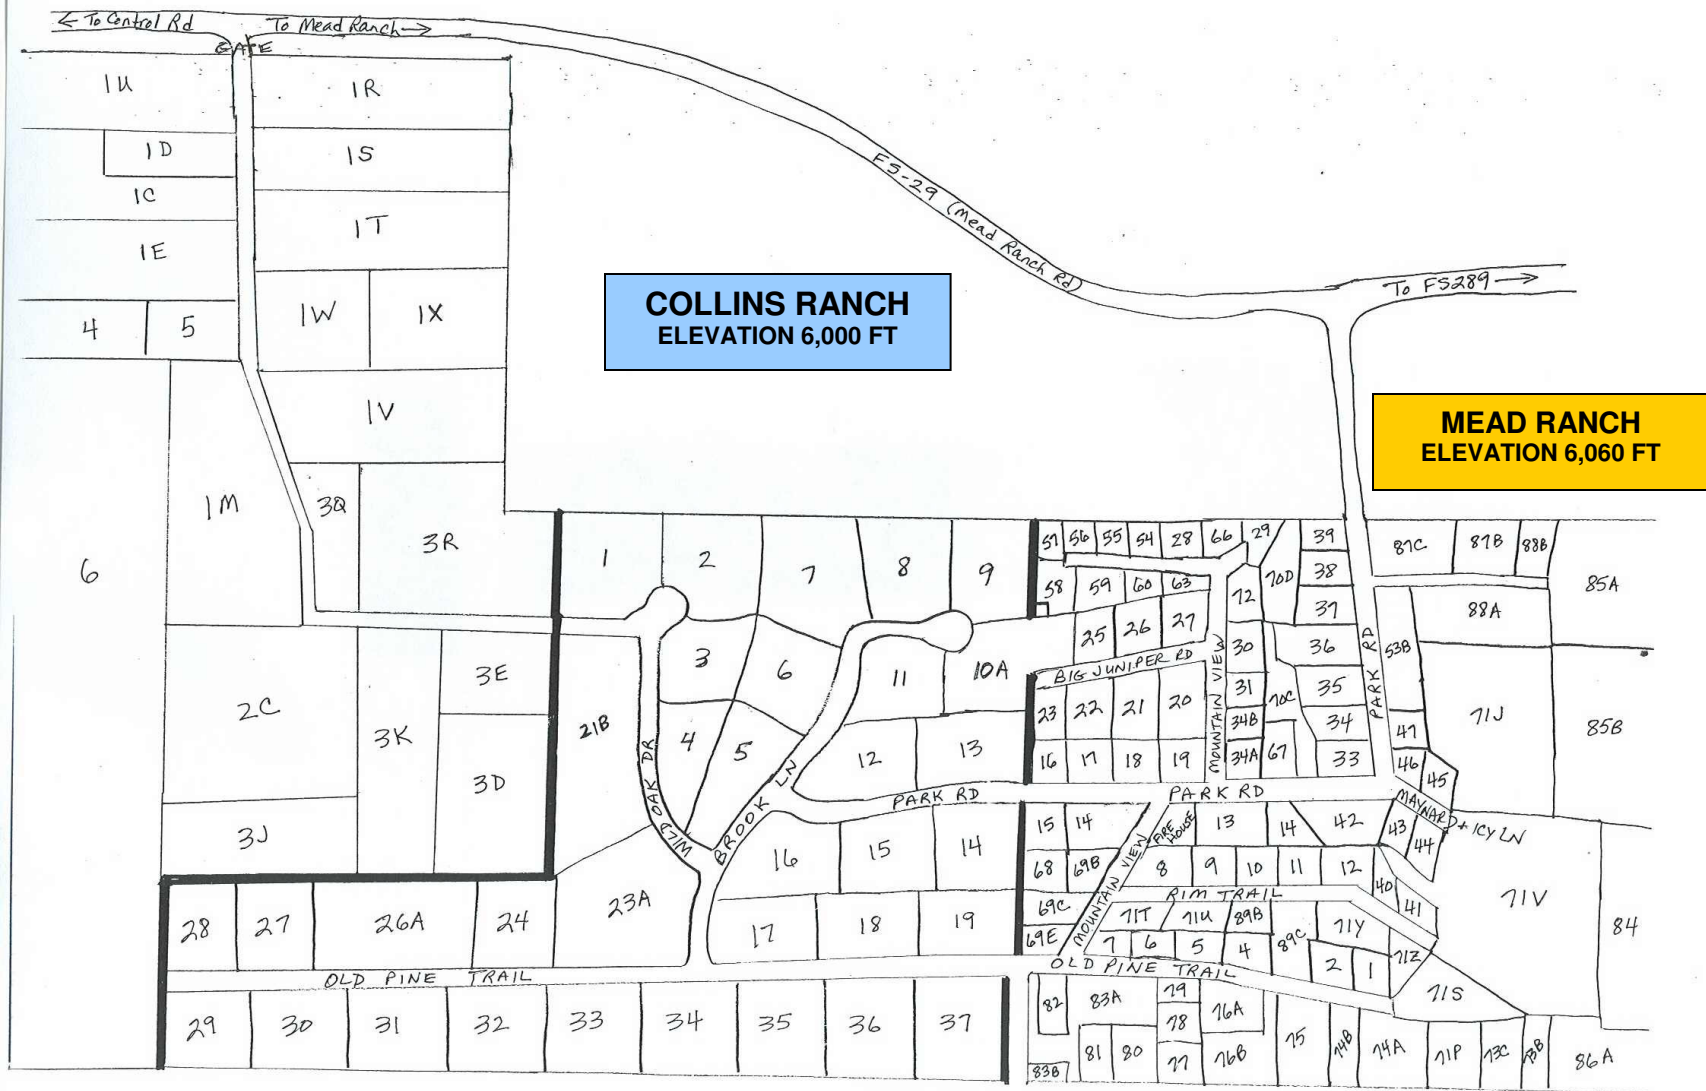

ZANE GREY MEADOWS - ELEVATION 6,010 FT

ERA - YOUNG REALTY & INVESTMENT
Christopher Creek Office
 Each office independently owned & operated.
 All information deemed reliable but not guaranteed.

NOT PLAT MAP
FOR LOCATION
PURPOSES
ONLY