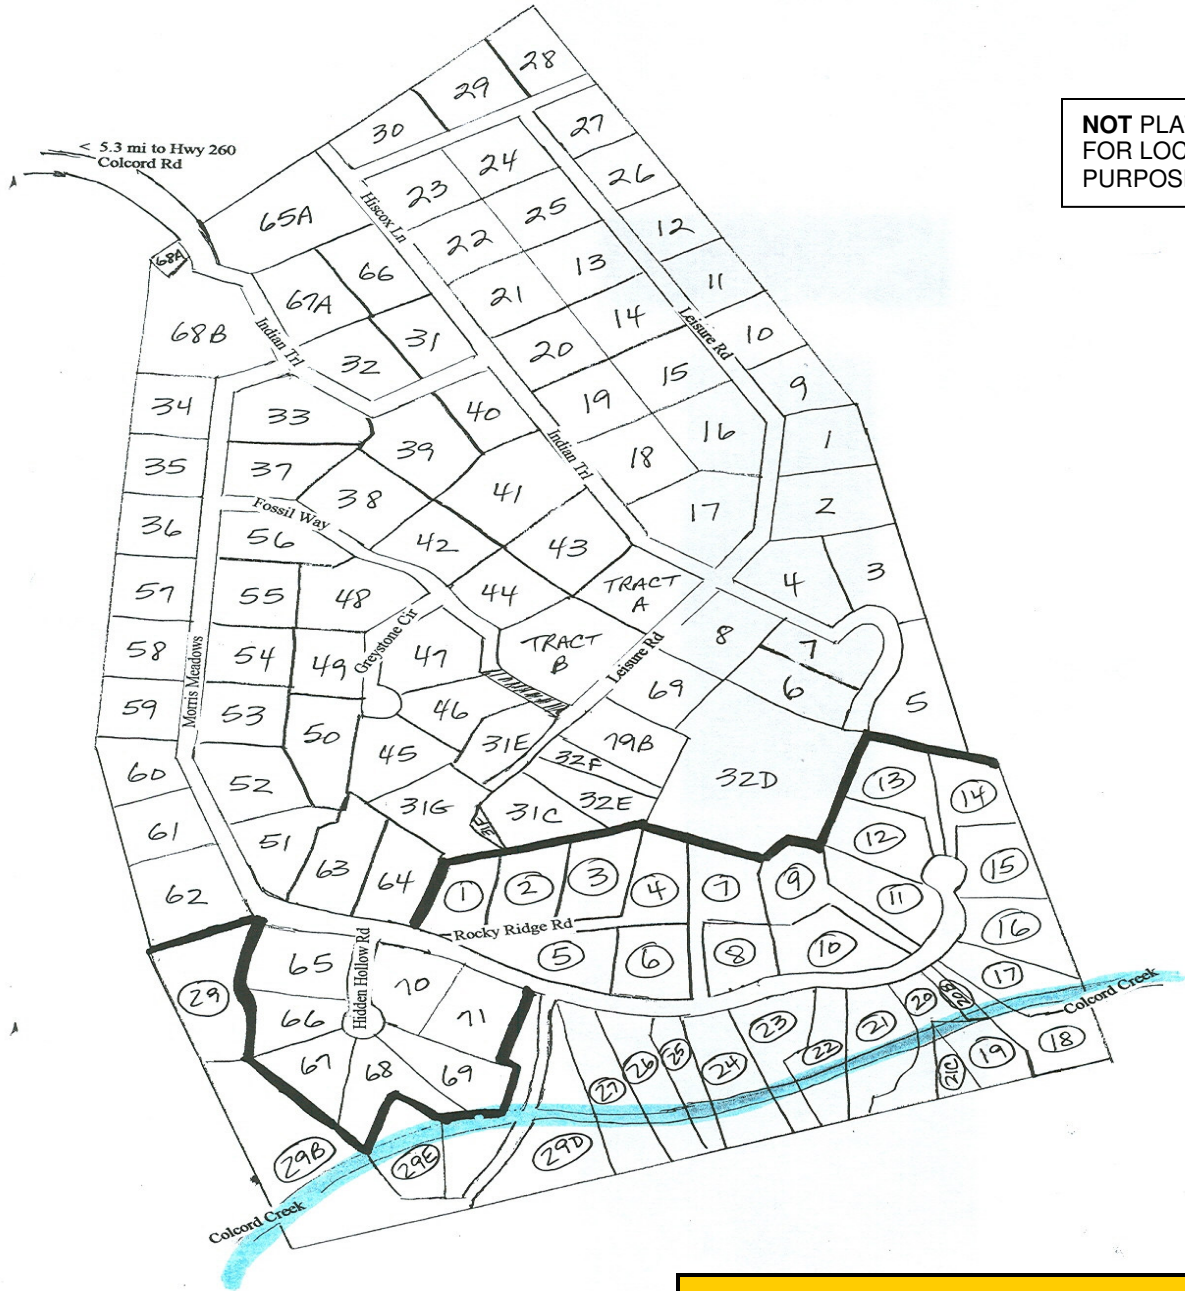

PONDEROSA SPRINGS
 1 ACRE MINIMUM LOTS, FIRE PROTECTION,
 WELLS REQUIRED, HORSES OK, TRAILERS/MOBILES OK,
 ELEVATION 6360 FT

**NOT PLAT MAP
 FOR LOCATION
 PURPOSES ONLY**

PONDEROSA SPRINGS ESTATES
 (LOT NUMBERS CIRCLED)
 1 ACRE MINIMUM LOTS, ARCHITECTURAL COMMIT-
 TEE, NO TRAILERS/MOBILES, NO HORSES, FIRE
 PROTECTION, WELLS REQUIRED,
 ELEVATION 6350 FT