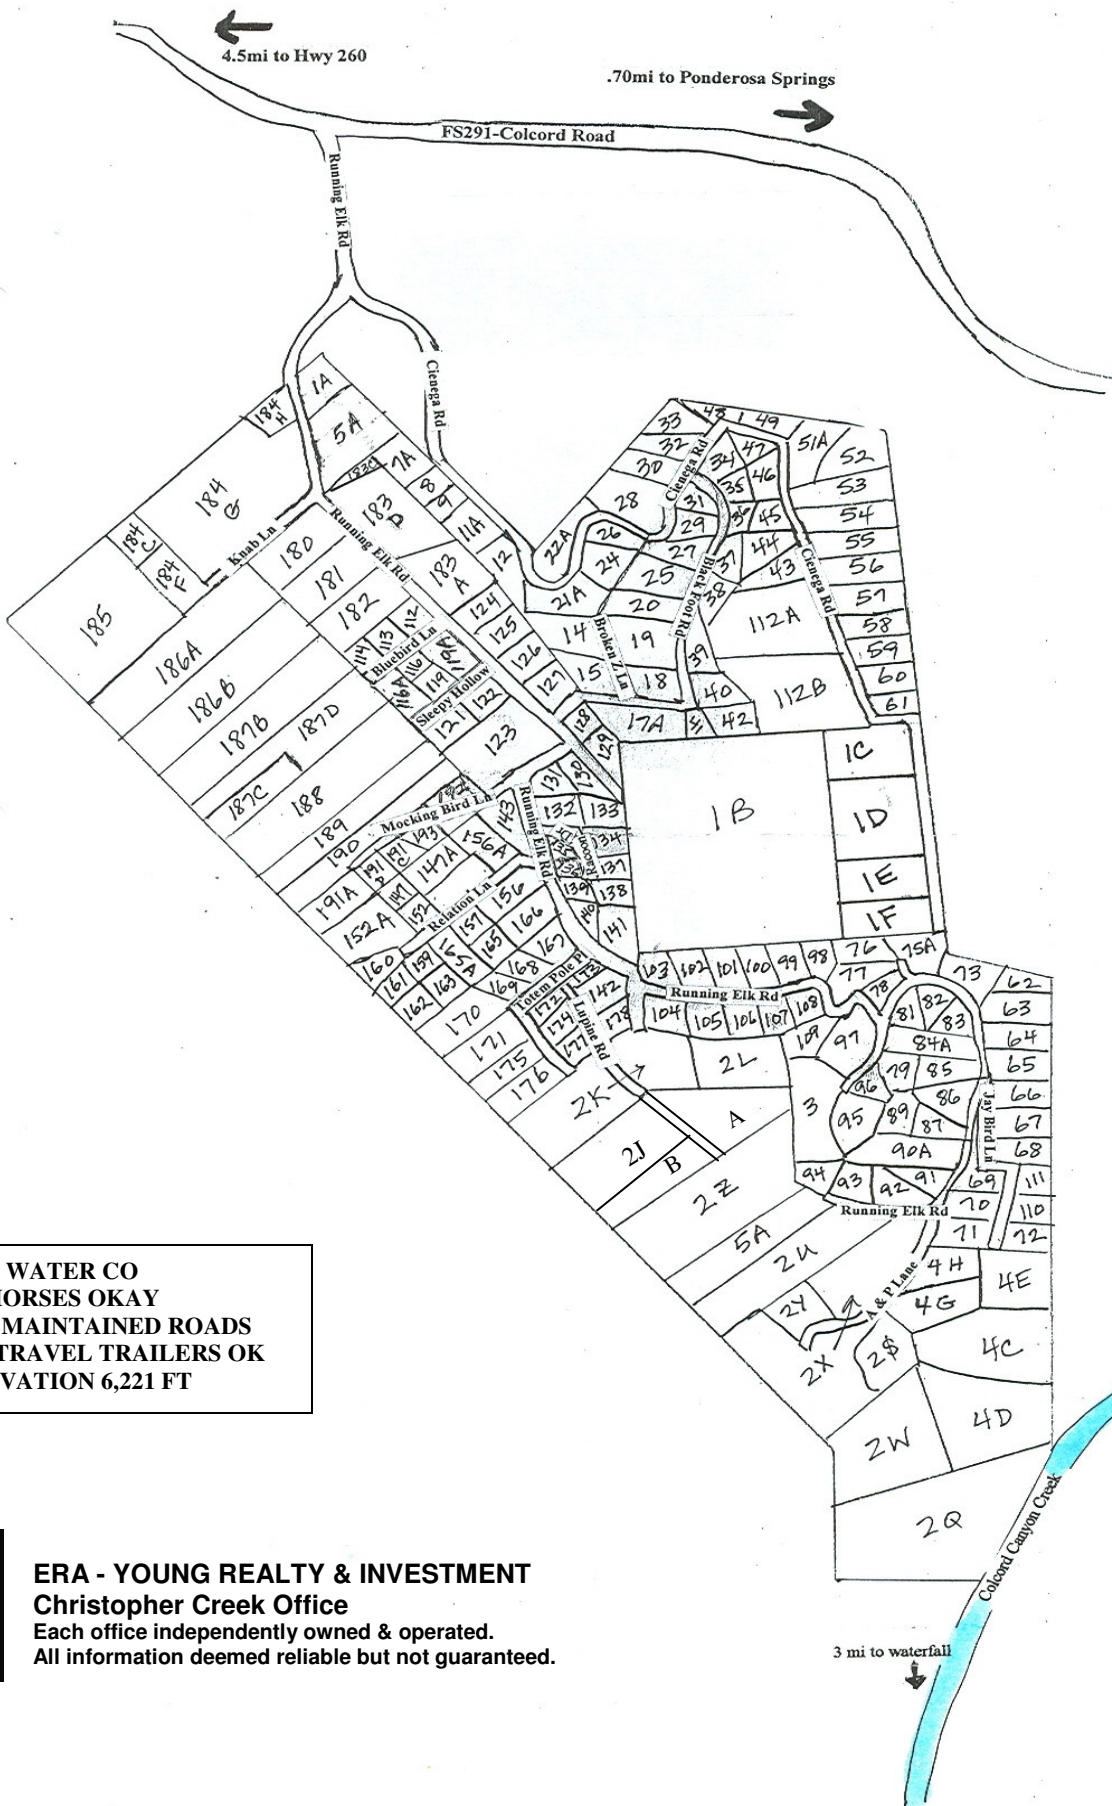

# COLCORD MOUNTAIN HOMESITES

**WATER CO**  
**HORSES OKAY**  
**COUNTY MAINTAINED ROADS**  
**MOBIL & TRAVEL TRAILERS OK**  
**ELEVATION 6,221 FT**

**ERA - YOUNG REALTY & INVESTMENT**  
**Christopher Creek Office**  
 Each office independently owned & operated.  
 All information deemed reliable but not guaranteed.