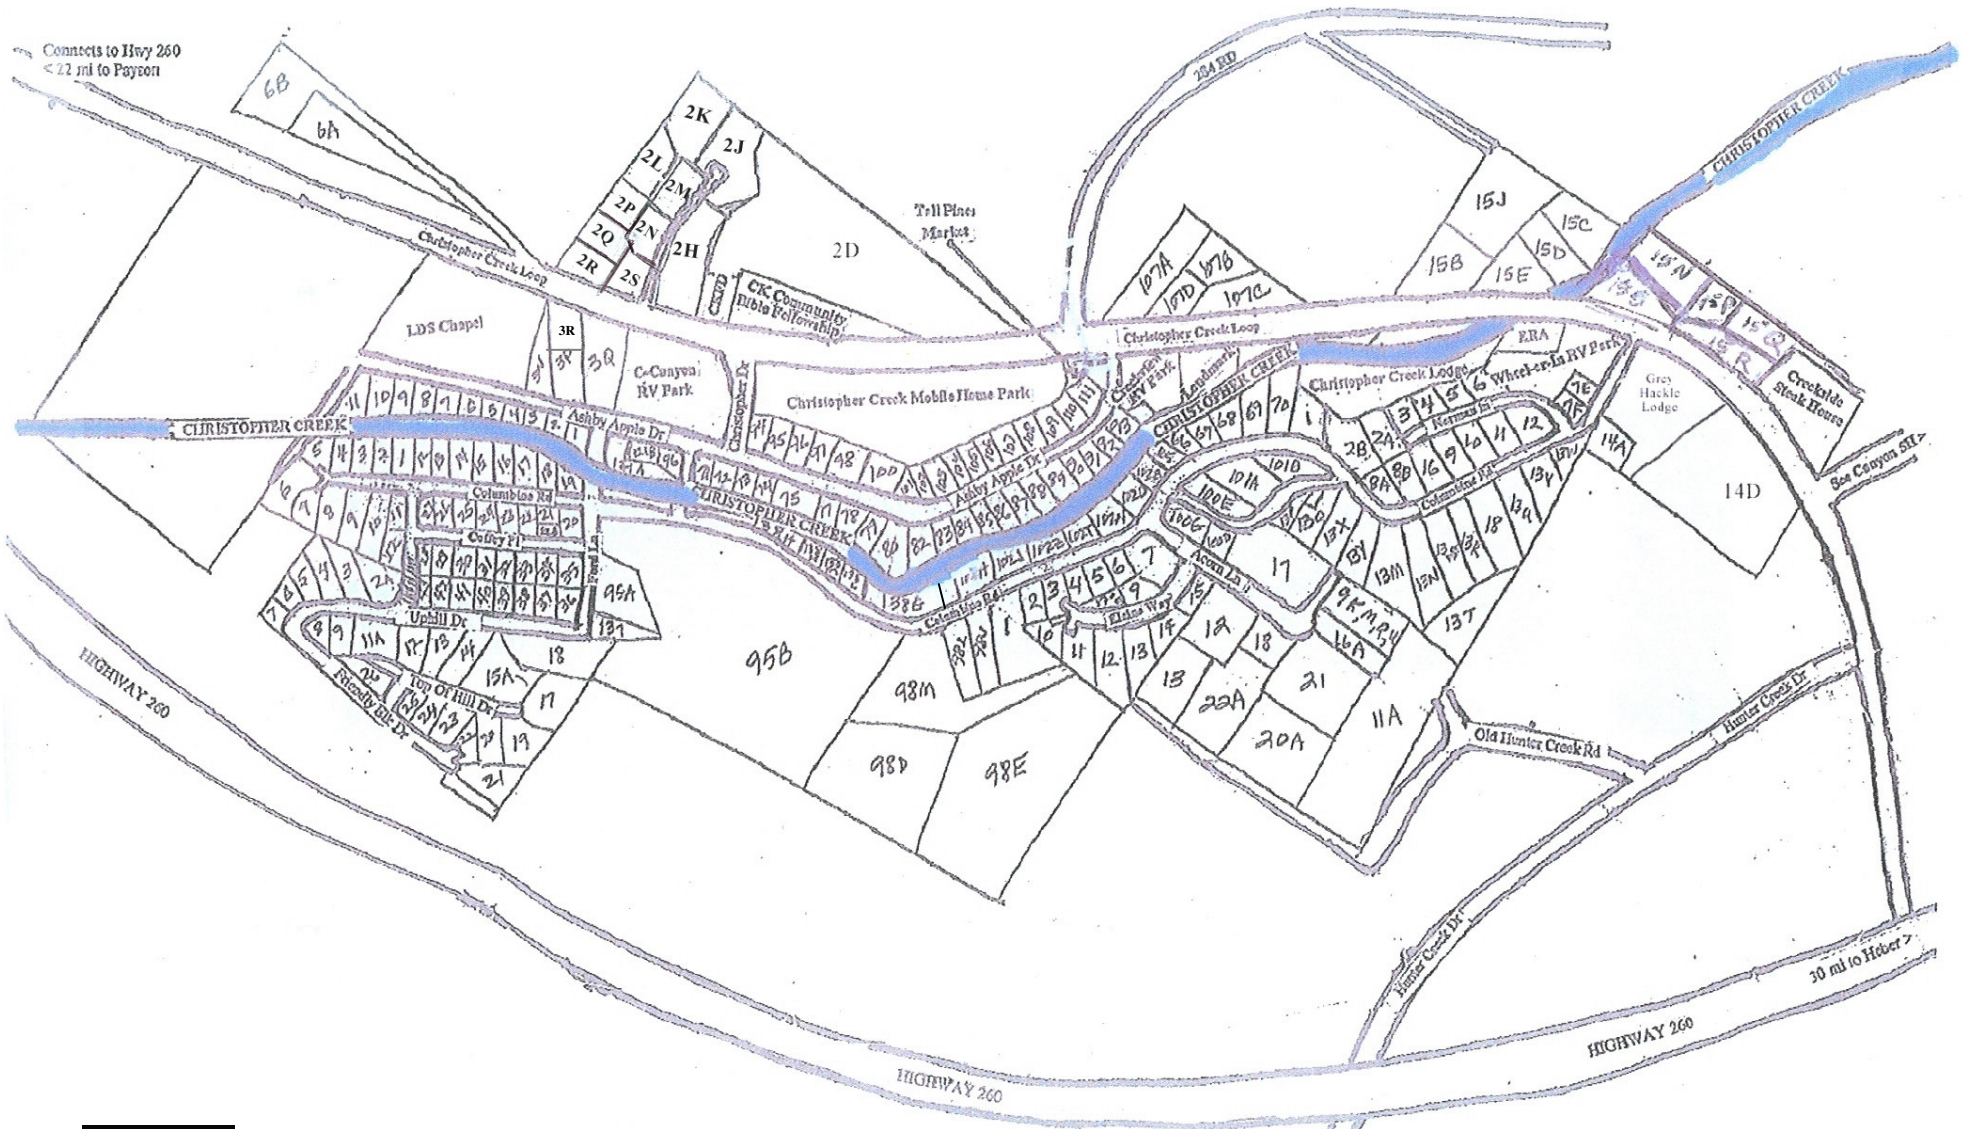

CHRISTOPHER CREEK

ELEVATION 5,905 FT
WATER CO, FIRE PROTECTION,
CABLE TV, NO HORSES

ERA - YOUNG REALTY & INVESTMENT
Christopher Creek Office
 Each office independently owned & operated.
 All information deemed reliable but not guaranteed.

NOT PLAT MAP
FOR LOCATION
PURPOSES ONLY